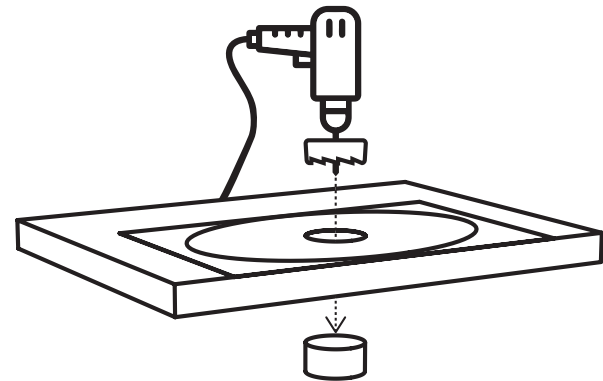

INSTALLATION

Soft40 table top
Soft60 table top
Soft40 with a faucet
Soft60 with a faucet

Cube40 table top
Cube60 table top
Cube40 with a faucet
Cube60 with a faucet

1.

2.

Use the template, in the package, to help you with the right installation dimensions when cutting into your table top. Please note that the installation requires a water trap and a separate drainpipe depending on the site.

3.

4.

5.

INSTALLATION

Soft40 wall hung
Soft60 wall hung
Cube40 wall hung
Cube60 wall hung

1.

2.

 Please note that screws for wall mounting are not included. Different types of fasteners are required for different types of wall materials.

Distribute screws evenly.

h 23 mm

Sink level is 23 mm higher than the wall piece.

3.

x2

Please note that the installation requires a water trap and a separate drainpipe depending on the site.

INSTALLATION

Soft40 recessed
Soft60 recessed
Cube40 recessed
Cube60 recessed