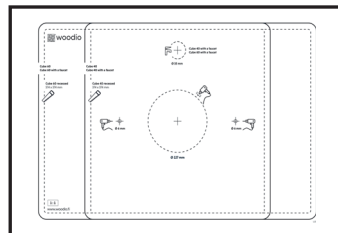

INSTALLATION

Soft40 table top
Soft60 table top
Soft40 with a faucet
Soft60 with a faucet

Cube40 table top
Cube60 table top
Cube40 with a faucet
Cube60 with a faucet

1.

2.

Use the template, in the package, to help you with the right installation dimensions when cutting into your table top. Please note that the installation requires a water trap and a separate drainpipe depending on the site.

3.

4.

5.

INSTALLATION

Soft40 wall hung
Soft60 wall hung
Cube40 wall hung
Cube60 wall hung

1.

2.

 Please note that screws for wall mounting are not included. Different types of fasteners are required for different types of wall materials.

Distribute screws evenly.

h 23 mm

Sink level is 23 mm higher than the wall piece.

3.

x2

Please note that the installation requires a water trap and a separate drainpipe depending on the site.

INSTALLATION

Soft40 recessed
Soft60 recessed
Cube40 recessed
Cube60 recessed

1.

2.

Use the template, in the package, to help you with the right installation dimensions when cutting into your table top. Please note that the installation requires a water trap and a separate drainpipe depending on the site.