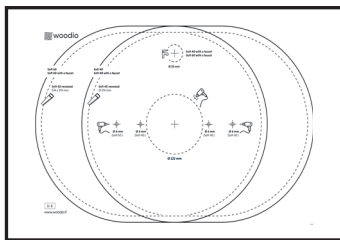

INSTALLATION

Soft40 table top
Soft60 table top
Soft40 with a faucet
Soft60 with a faucet

Cube40 table top
Cube60 table top
Cube40 with a faucet
Cube60 with a faucet

1.

2.

Use the template, in the package, to help you with the right installation dimensions when cutting into your table top. Please note that the installation requires a water trap and a separate drainpipe depending on the site.