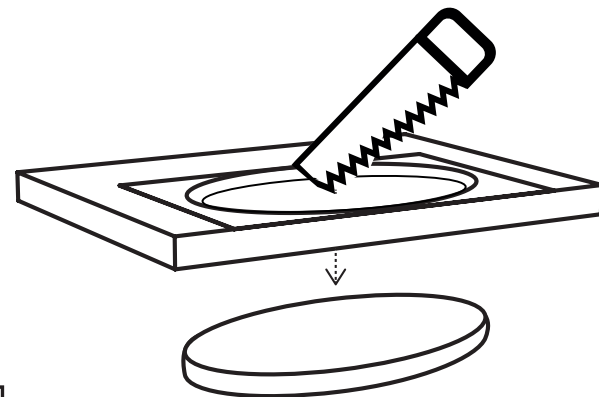

INSTALLATION

Soft40 table top
Soft60 table top
Soft40 with a faucet
Soft60 with a faucet

Cube40 table top
Cube60 table top
Cube40 with a faucet
Cube60 with a faucet

1.

2.

Use the template, in the package, to help you with the right installation dimensions when cutting into your table top. Please note that the installation requires a water trap and a separate drainpipe depending on the site.

3.

4.

5.

INSTALLATION

Soft40 wall hung
Soft60 wall hung
Cube40 wall hung
Cube60 wall hung

1.

2.

 Please note that screws for wall mounting are not included. Different types of fasteners are required for different types of wall materials.

Distribute screws evenly.

h 23 mm

Sink level is 23 mm higher than the wall piece.

3.

x2

Please note that the installation requires a water trap and a separate drainpipe depending on the site.

INSTALLATION

Soft40 recessed
Soft60 recessed
Cube40 recessed
Cube60 recessed

1.

2.

Use the template, in the package, to help you with the right installation dimensions when cutting into your table top. Please note that the installation requires a water trap and a separate drainpipe depending on the site.