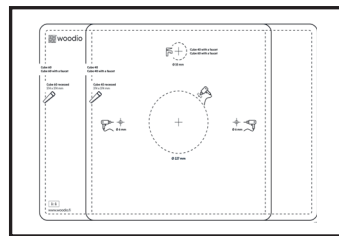

INSTALLATION

Soft40 table top
Soft60 table top
Soft40 with a faucet
Soft60 with a faucet

Cube40 table top
Cube60 table top
Cube40 with a faucet
Cube60 with a faucet

1.

2.

Use the template, in the package, to help you with the right installation dimensions when cutting into your table top. Please note that the installation requires a water trap and a separate drainpipe depending on the site.

Distribute screws evenly.

h 23 mm

Sink level is 23 mm higher than the wall piece.

3.

x2

Please note that the installation requires a water trap and a separate drainpipe depending on the site.

INSTALLATION

Soft40 recessed
Soft60 recessed
Cube40 recessed
Cube60 recessed

1.

2.

Use the template, in the package, to help you with the right installation dimensions when cutting into your table top. Please note that the installation requires a water trap and a separate drainpipe depending on the site.