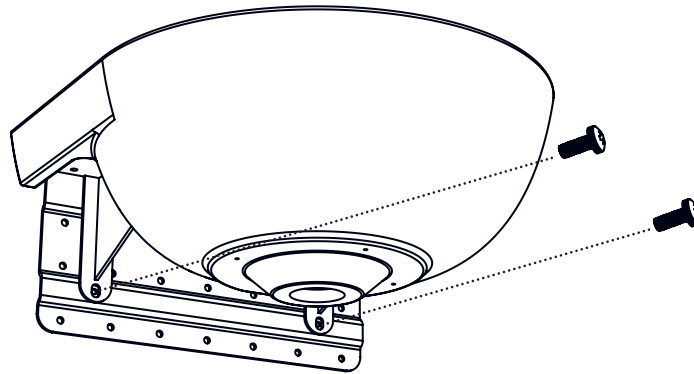

3.

4.

5.

INSTALLATION

Soft40 wall hung
Soft60 wall hung
Cube40 wall hung
Cube60 wall hung

1.

2.

 Please note that screws for wall mounting are not included. Different types of fasteners are required for different types of wall materials.

Distribute screws evenly.

h 23 mm

Sink level is 23 mm higher than the wall piece.

3.

x2

Please note that the installation requires a water trap and a separate drainpipe depending on the site.

INSTALLATION

Soft40 recessed
Soft60 recessed
Cube40 recessed
Cube60 recessed

1.

2.

Use the template, in the package, to help you with the right installation dimensions when cutting into your table top. Please note that the installation requires a water trap and a separate drainpipe depending on the site.