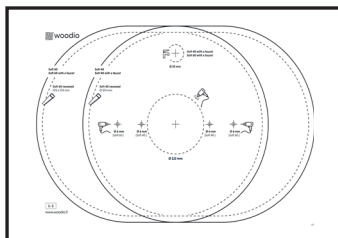

Distribute screws evenly.

h 23 mm

Sink level is 23 mm higher than the wall piece.

3.

x2

Please note that the installation requires a water trap and a separate drainpipe depending on the site.

INSTALLATION

Soft40 recessed
Soft60 recessed
Cube40 recessed
Cube60 recessed

1.

2.

Use the template, in the package, to help you with the right installation dimensions when cutting into your table top. Please note that the installation requires a water trap and a separate drainpipe depending on the site.