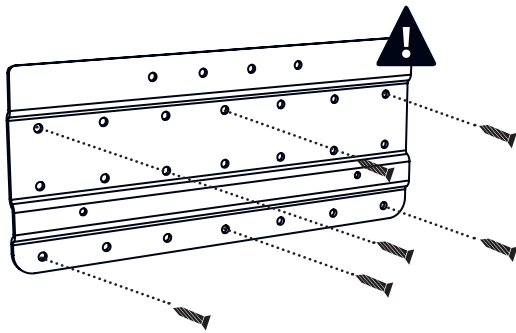

INSTALLATION

Soft40 table top
Soft60 table top
Soft40 with a faucet
Soft60 with a faucet

Cube40 table top
Cube60 table top
Cube40 with a faucet
Cube60 with a faucet

1.

2.

Use the template, in the package, to help you with the right installation dimensions when cutting into your table top. Please note that the installation requires a water trap and a separate drainpipe depending on the site.

3.

4.

5.

INSTALLATION

Soft40 wall hung
Soft60 wall hung
Cube40 wall hung
Cube60 wall hung

1.

2.

 Please note that screws for wall mounting are not included. Different types of fasteners are required for different types of wall materials.

Distribute screws evenly.

h 23 mm

Sink level is 23 mm higher than the wall piece.

3.

x2

Please note that the installation requires a water trap and a separate drainpipe depending on the site.

INSTALLATION

Soft40 recessed
Soft60 recessed
Cube40 recessed
Cube60 recessed

1.

2.

Use the template, in the package, to help you with the right installation dimensions when cutting into your table top. Please note that the installation requires a water trap and a separate drainpipe depending on the site.