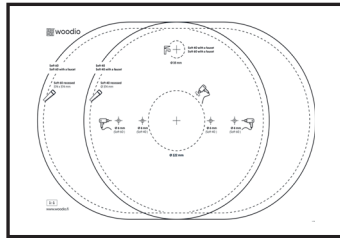

Soft40 recessed
Soft60 recessed

Cube40 recessed
Cube60 recessed

16-17

x1

Unit80 integrated

18-19