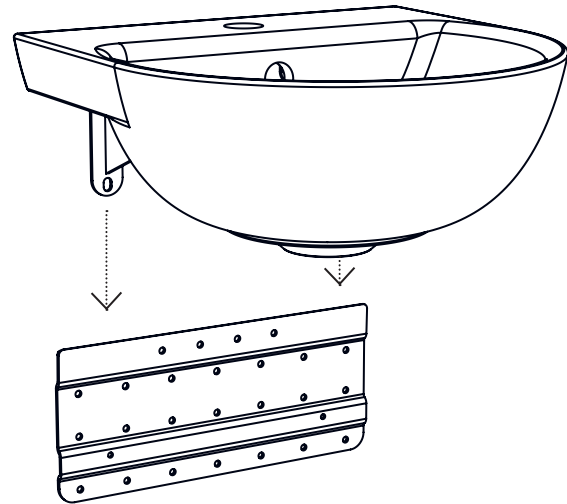

INSTALLATION

Soft40 table top
Soft60 table top
Soft40 with a faucet
Soft60 with a faucet

Cube40 table top
Cube60 table top
Cube40 with a faucet
Cube60 with a faucet

1.

2.

Use the template, in the package, to help you with the right installation dimensions when cutting into your table top. Please note that the installation requires a water trap and a separate drainpipe depending on the site.

3.

4.

5.

INSTALLATION

Soft40 wall hung
Soft60 wall hung
Cube40 wall hung
Cube60 wall hung

1.

2.

 Please note that screws for wall mounting are not included. Different types of fasteners are required for different types of wall materials.

Distribute screws evenly.

h 23 mm

Sink level is 23 mm higher than the wall piece.

3.

x2

Please note that the installation requires a water trap and a separate drainpipe depending on the site.

INSTALLATION

Soft40 recessed
Soft60 recessed
Cube40 recessed
Cube60 recessed

1.

2.

Use the template, in the package, to help you with the right installation dimensions when cutting into your table top. Please note that the installation requires a water trap and a separate drainpipe depending on the site.