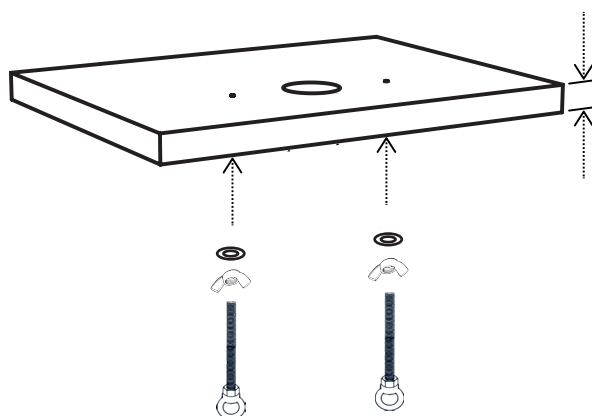

INSTALLATION

Soft40 table top
Soft60 table top
Soft40 with a faucet
Soft60 with a faucet

Cube40 table top
Cube60 table top
Cube40 with a faucet
Cube60 with a faucet

1.

2.

Use the template, in the package, to help you with the right installation dimensions when cutting into your table top. Please note that the installation requires a water trap and a separate drainpipe depending on the site.

3.

4.

5.

INSTALLATION

Soft40 wall hung
Soft60 wall hung
Cube40 wall hung
Cube60 wall hung

1.

2.

 Please note that screws for wall mounting are not included. Different types of fasteners are required for different types of wall materials.

Distribute screws evenly.

h 23 mm

Sink level is 23 mm higher than the wall piece.

3.

x2

Please note that the installation requires a water trap and a separate drainpipe depending on the site.

INSTALLATION

Soft40 recessed
Soft60 recessed
Cube40 recessed
Cube60 recessed