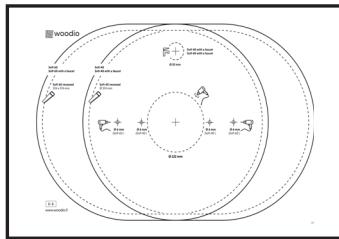

CONTENT

Soft40 table top
Soft60 table top
Soft40 with a faucet
Soft60 with a faucet

Cube40 table top
Cube60 table top
Cube40 with a faucet
Cube60 with a faucet

12-13

x1

x2

x2