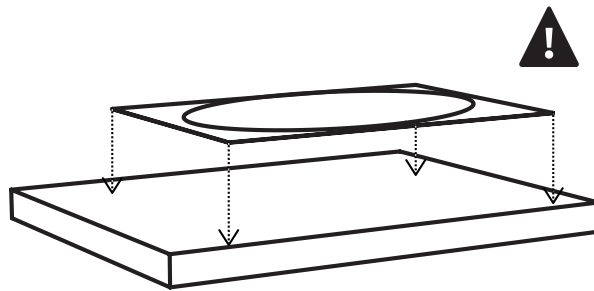

x1

x2

Soft40 recessed
Soft60 recessed

Cube40 recessed
Cube60 recessed

 16-17

x1

Unit80 integrated

 18-19

INSTALLATION

Soft40 table top
Soft60 table top
Soft40 with a faucet
Soft60 with a faucet

Cube40 table top
Cube60 table top
Cube40 with a faucet
Cube60 with a faucet

1.

2.

Use the template, in the package, to help you with the right installation dimensions when cutting into your table top. Please note that the installation requires a water trap and a separate drainpipe depending on the site.