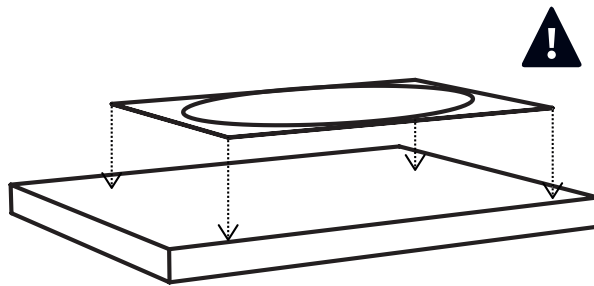

INSTALLATION

Soft40 table top
Soft60 table top
Soft40 with a faucet
Soft60 with a faucet

Cube40 table top
Cube60 table top
Cube40 with a faucet
Cube60 with a faucet

1.

2.

Use the template, in the package, to help you with the right installation dimensions when cutting into your table top. Please note that the installation requires a water trap and a separate drainpipe depending on the site.

3.

4.

5.

INSTALLATION

Soft40 wall hung
Soft60 wall hung
Cube40 wall hung
Cube60 wall hung

1.

2.

 Please note that screws for wall mounting are not included. Different types of fasteners are required for different types of wall materials.

Distribute screws evenly.

h 23 mm

Sink level is 23 mm higher than the wall piece.

3.

x2

Please note that the installation requires a water trap and a separate drainpipe depending on the site.

INSTALLATION

Soft40 recessed
Soft60 recessed
Cube40 recessed
Cube60 recessed

1.

2.

Use the template, in the package, to help you with the right installation dimensions when cutting into your table top. Please note that the installation requires a water trap and a separate drainpipe depending on the site.