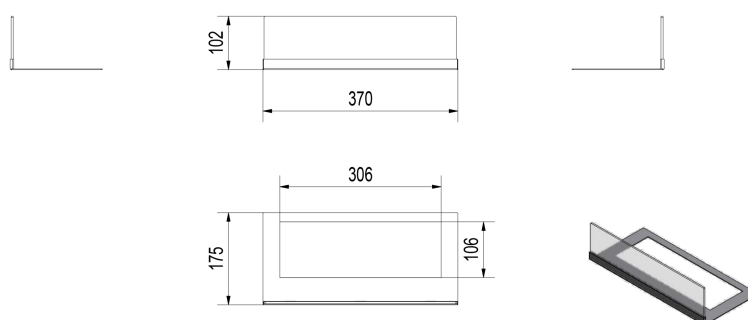

By placing the glazing in the rails, they can easily be removed and cleaned if necessary.

Technical drawing

Return

Klient będący Konsumentem, który zawarł Umowę sprzedaży, może w terminie 14 dni odstąpić od niej bez podawania przyczyny. Bieg terminu na odstąpienie od Umowy sprzedaży rozpoczyna się od chwili objęcia Towaru w posiadanie przez Klienta lub wskazaną przez niego osobę trzecią inną niż przewoźnik. Oświadczenie można złożyć na formularzu, którego wzór został zamieszczony przez Sprzedawcę na Stronie Internetowej Sklepu pod adresem: **formularz odstąpienia**.

Kratki.pl Marek Bal
ul. W. Gombrowicza 4
26-660 Wsola/Jedlińsk

www.kratki.com
+48 48 338 44 88

Date of publication:
03.12.2018