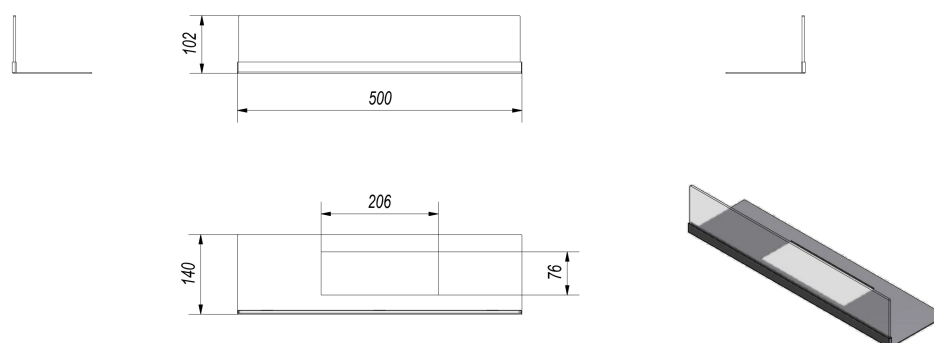

By placing the glazing in the rails, they can easily be removed and cleaned if necessary.

Technical drawing

Return

Klient będący Konsumentem, który zawarł Umowę sprzedaży, może w terminie 14 dni odstąpić od niej bez podawania przyczyny. Bieg terminu na odstąpienie od Umowy sprzedaży rozpoczyna się od chwili objęcia Towaru w posiadanie przez Klienta lub wskazaną przez niego osobę trzecią inną niż przewoźnik. Oświadczenie można złożyć na formularzu, którego wzór został zamieszczony przez Sprzedawcę na Stronie Internetowej Sklepu pod adresem: **formularz odstąpienia**.

Kratki.pl Marek Bal
ul. W. Gombrowicza 4
26-660 Wsola/Jedlińsk

www.kratki.com
+48 48 338 44 88

Date of publication:
21.09.2018