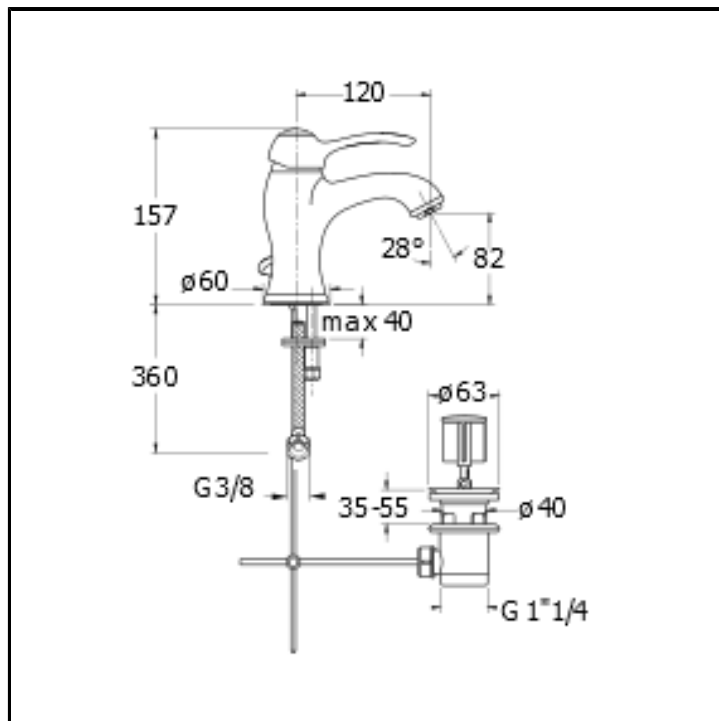

Basin mixer REGULAR with 1"1/4 pop up waste