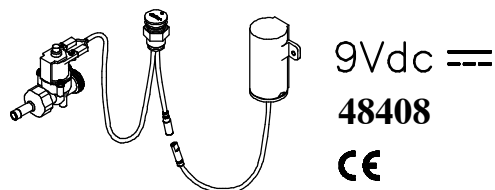

12.09

20082.00

Function

x1 Push → Open 3 hour → automatic close/push close

Green light

x2: Push → Open 12 hour → automatic close/push close

Blue light

x1: Push → Open 3 hour

Green light

x2: Push → Open 12 hour

Blue light

Push → Open

-  Blue light
-  Green light
-  Blue light
-  Green light
-  Blue light