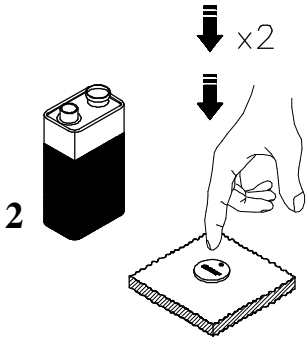

12.09

20082.00

Function

x1 Push → Open 3 hour → automatic close/push close

Green light

x2: Push → Open 12 hour → automatic close/push close

Blue light

x1: Push → Open 3 hour

Green light

x2: Push → Open 12 hour

Blue light

Push → Open

-  Blue light
-  Green light
-  Blue light
-  Green light
-  Blue light