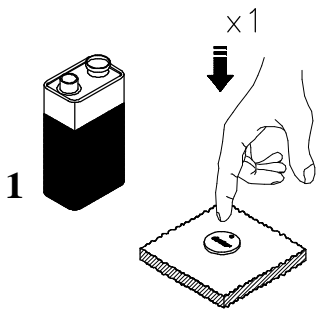

12.09

20082.00

Function

x1 Push → Open 3 hour → automatic close/push close

Green light

x2: Push → Open 12 hour → automatic close/push close

Blue light

x1: Push → Open 3 hour