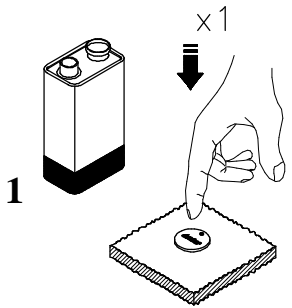

12.09

20082.00

Function

x1 Push → Open 3 hour → automatic close/push close

Green light

x2: Push → Open 12 hour → automatic close/push close

Blue light

x1: Push → Open 3 hour

Green light

x2: Push → Open 12 hour

Blue light

Push → Open

-  Blue light
-  Green light
-  Blue light
-  Green light
-  Blue light