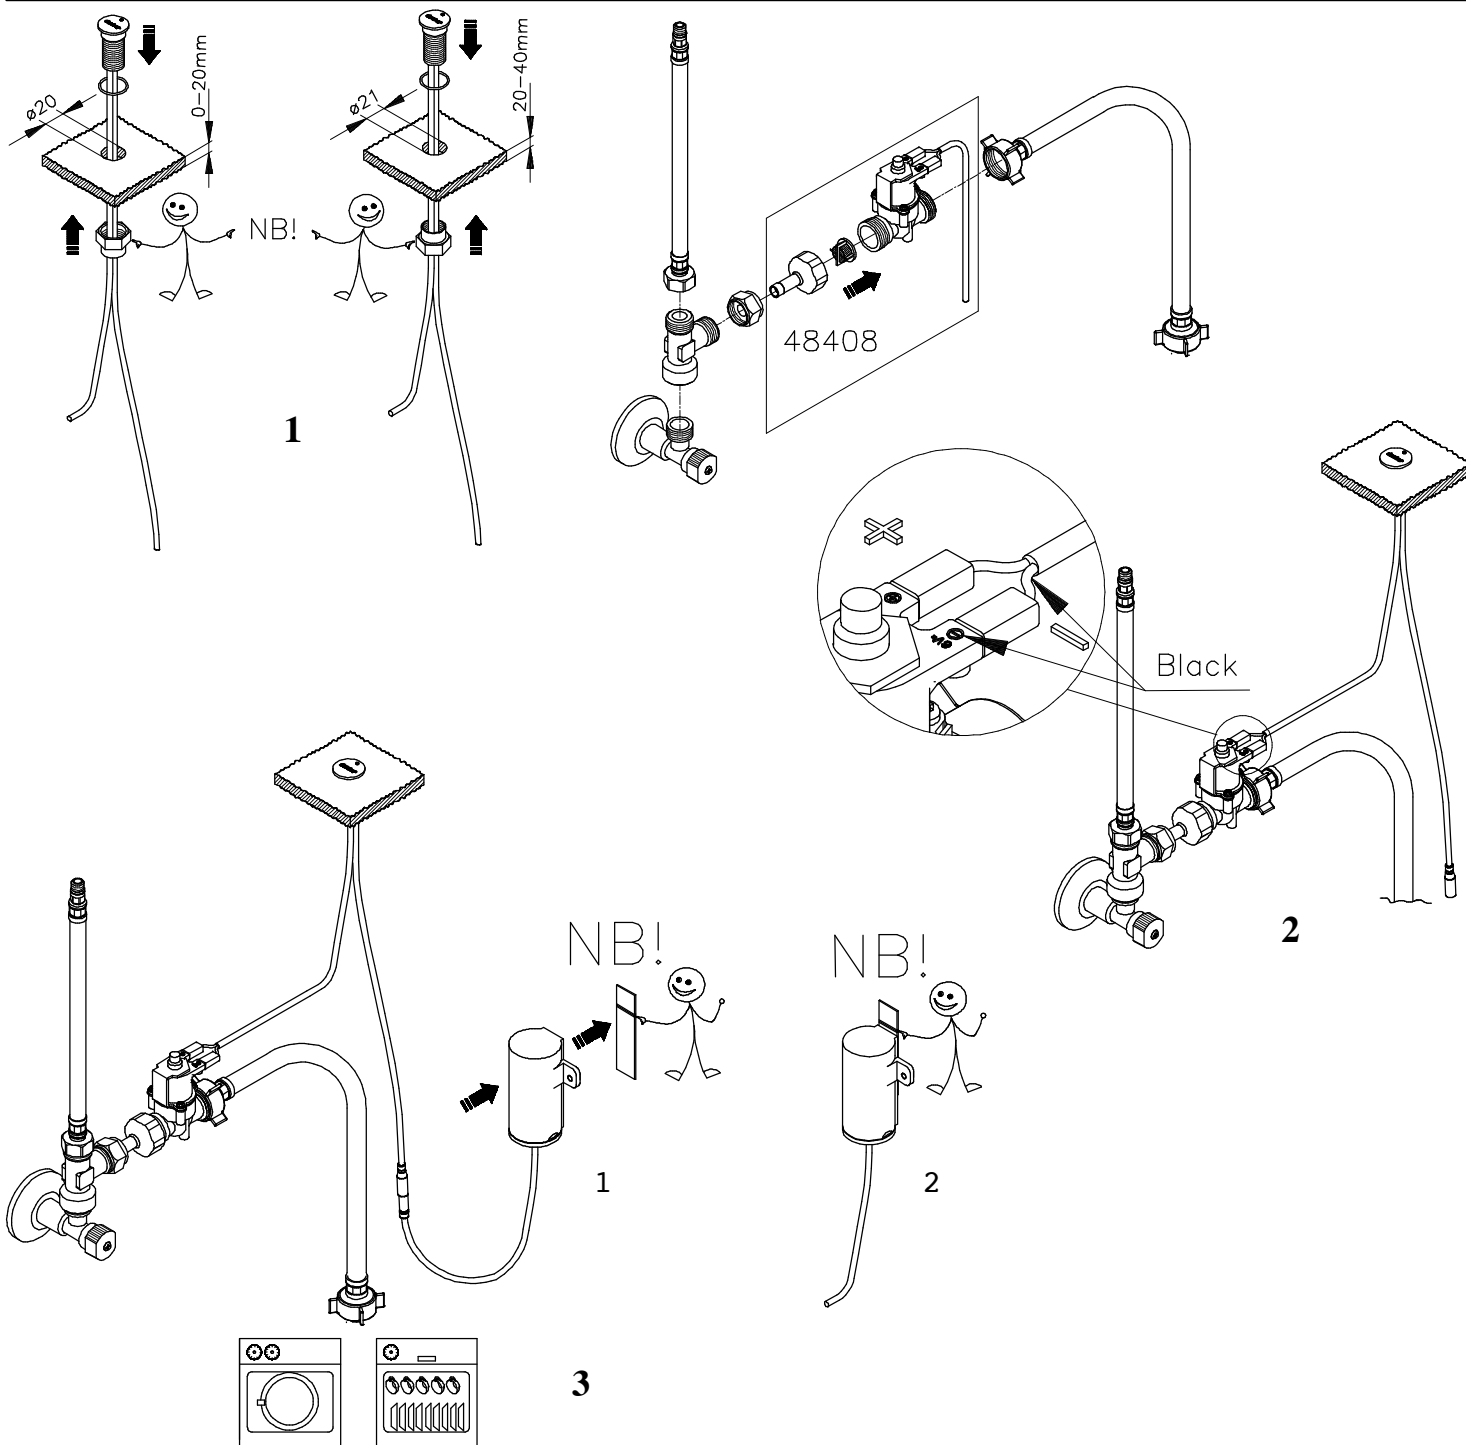

12.09

20082.00

Function

x1 Push → Open 3 hour → automatic close/push close

Green light

x2: Push → Open 12 hour → automatic close/push close

Blue light

x1: Push → Open 3 hour

Green light

x2: Push → Open 12 hour

Blue light

Push → Open

-  Blue light
-  Green light
-  Blue light
-  Green light
-  Blue light