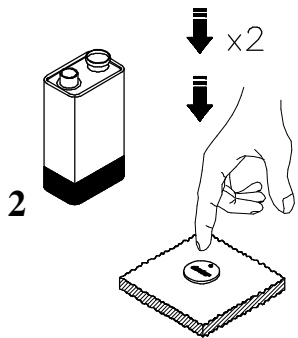

12.09

20082.00

Function

x1 Push → Open 3 hour → automatic close/push close

Green light

x2: Push → Open 12 hour → automatic close/push close

Blue light

x1: Push → Open 3 hour

Green light

x2: Push → Open 12 hour

Blue light

Push → Open

-  Blue light
-  Green light
-  Blue light
-  Green light
-  Blue light